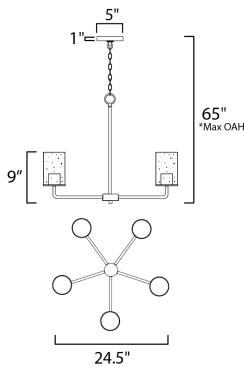

**MEASUREMENTS**

- DIMENSION : 24.5" W x 9" H
- MAX OAH : 65" OAH
- CANOPY : 5" W x 1" H x 5" L
- HANGING WEIGHT : 9.26 lb

**LAMPING**

- INPUT VOLTAGE : 120V
- BULB : 5 x 60W Incandescent E26 Medium , 300W Total
- BULB INCLUDED : (Not Included)